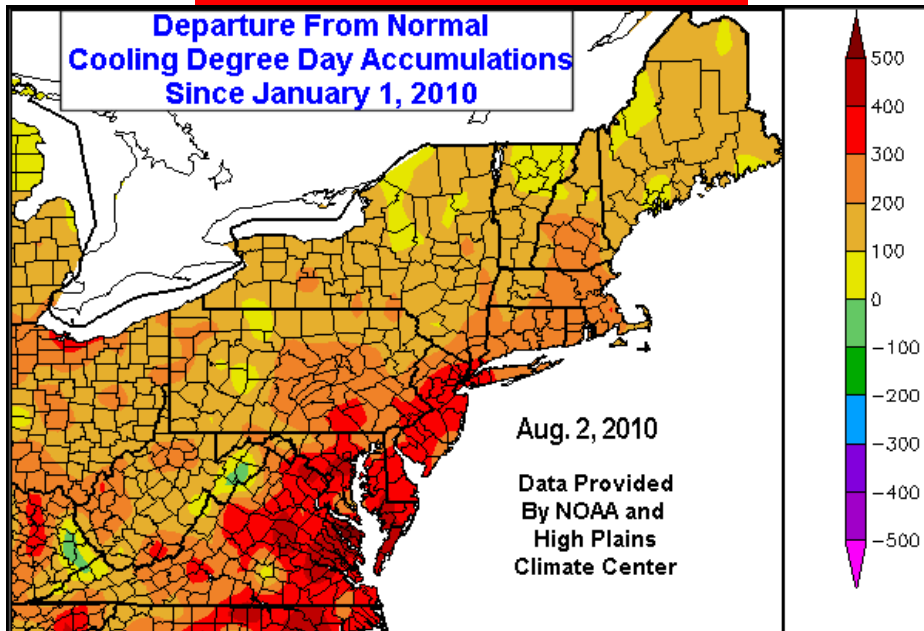

NORTHEAST STATES