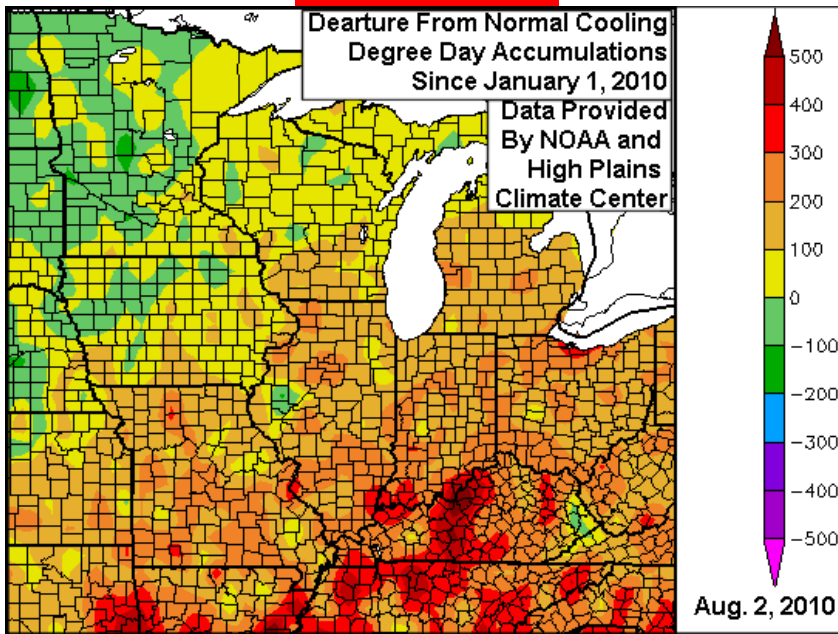

MIDWEST

NORTHEAST STATES